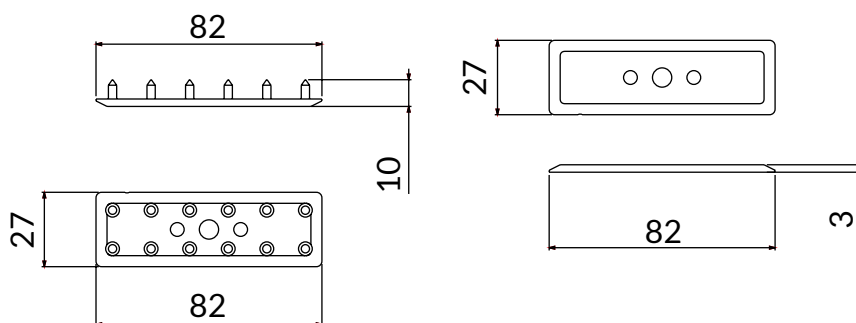

FILM.NET JOINER CLIP

PP

FEATURES

- perfect for matching, linking and fixing nets
- high resistance to weather distress
- it can have a pressure fixing
- it perfectly connects 2 overlapped nets
- perfect for all kinds of net

DIMENSIONS

- Dimensions: 82x27 mm

COD.	DESCRIPTION	PACK	BOX	PALLET
1702-0602	Film.Net joiner clip	500	3000	48000

ANCORA.NET

PVC

PP

FEATURES

- perfect for the winter closing of nets
- high mounting speed
- practical and cheap
- when opening the nets you do not have to remove any element of the system

DIMENSIONS

- Dimensions: 500 mm (tie rodhook)
- dimensions: 37x39 (hook)

COD.	DESCRIPTION	PACK	BOX	PALLET
1802-0403	Ancora.NET 50 (A+B)	250	750	18000
1802-0401	Tie Rodhook Net (A)	250	1250	30000
1802-0402	Hook Net (B)	250	2250	54000

CLIPS