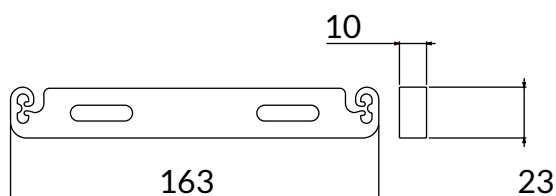

FV

PA

FEATURES

- perfect for the anchoring of 2 wires on a wooden or concrete pole
- to be anchored on the post through a screw or a metallic wire

DIMENSIONS

- Dimensions: 163x22mm

* U-metallic not included