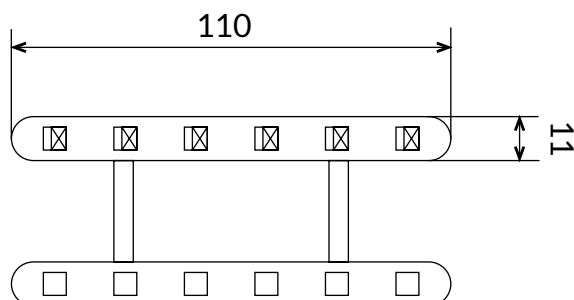

ROLLE CLIP

PA

FEATURES

- perfect for the sewing of the net on the iron wire on the top
- high resistance to weather distress
- high mounting speed thanks to the click points

DIMENSIONS

- Dimensions: 110x11 mm (ROLLE)

COD.	DESCRIPTION	PACK	BOX	PALLET
1702-0801	Clip Rolle	400	2000	32000

NEW ROLLE CLIP

PA

FEATURES

- perfect for the sewing of the net on the iron wire on the top
- high resistance to weather distress
- high mounting speed thanks to the click points

DIMENSIONS

- Dimensions: 95x100 mm (NEW ROLLE)

COD.	DESCRIPTION	PACK	BOX	PALLET
1702-0809	Clip New Rolle	250	750	18000