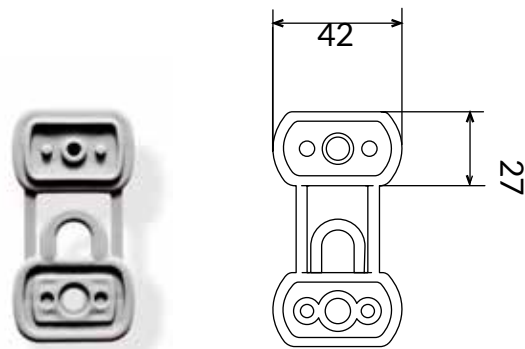

DIMENSIONS

- Dimensions: 27x42mm

COD.	DESCRIPTION	PACK	BOX	PALLET
1701-0301	CLIP MORSA 40 + screw	500	2000	48000

OMEGA PLIER

PVC

FEATURES

- perfect for anchoring nets and plastic films on a wire
- high resistance to weather distress
- fast and trigger mounting
- recoverable
- suitable for wires from 2.5mm to 4.0mm