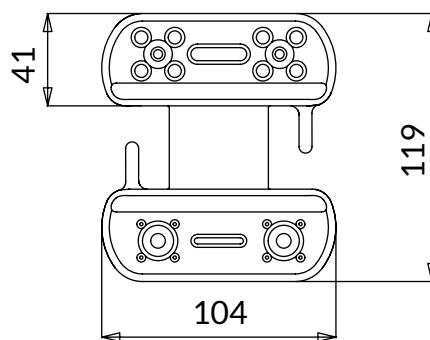

MORSA 100

PP

FEATURES

- perfect for anchoring nets and plastic film, particularly indicated for anti rain system
- high resistance to weather distress
- perfect for all type of nets and films
- 2 special self-tapping screws included in the Box

DIMENSIONS

- Dimensions: 104x41mm - 100x35mm

COD.	DESCRIPTION	PACK	BOX	PALLET
1701-0310	CLIP MORSA 100 for the top + 2 screws	125	125	6000
1701-0313	CLIP MORSA 100 with eyelet + 2 screws	250	250	6000
1701-0315	CLIP MORSA 100 TRX + 2 SCREWS	250	250	6000
1701-0316	CLIP MORSA 100 Hook + sec. Flap + 2 screws	250	250	6000

MORSA 100 FOR THE TOP