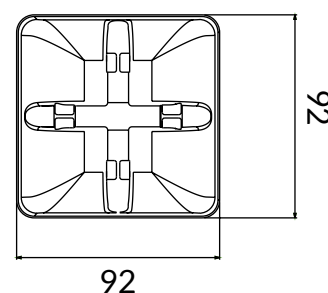

- Indicated for arch shaped systems from 32mm to 25 mm
- it simplifies the mounting operations and system maintenance
- Available for iron posts from 50 mm to 80 mm
- Patented

DIMENSIONS

- Dimensions: 107x125x159mm

DIMENSIONS

- Dimensions (5x5): 87x100 mm
- Dimensions (6x6): 87x100 mm

COD.	DESCRIPTION	PACK	BOX	PALLET
1807-0312	Post Cap 5x5 ECO (black)	-	150	2400
1807-0312GR	Post Cap 5x5 ECO (gray)	-	150	2400
1807-0308	Post Cap 6x6 ECO (black)	-	150	2400
1807-0308GR	Post Cap 6x6 ECO (gray)	-	150	2400

DIMENSIONS

- Dimensions (7x7): 83x99mm
- Dimensions (9x9): 102x92mm

COD.	DESCRIPTION	PACK	BOX	PALLET
1807-0311	Post Cap 7x7 ECO (black)	-	120	1920
1807-0310	Post Cap 9x9 ECO (black)	-	80	1280
1807-0311GR	Post Cap 7x7 ECO (gray)	-	120	1920
1807-0310GR	Post Cap 9x9 ECO (gray)	-	80	1280