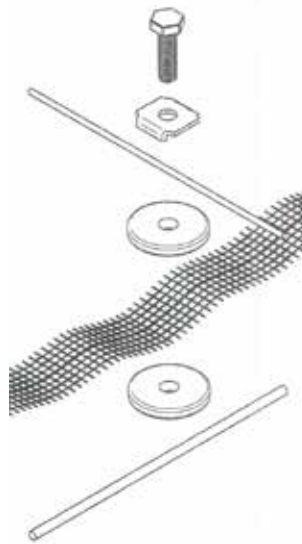

POST CAPS

POST CAP PRISMA

FEATURES

- indicated for every kind of antihail system with concrete pole
- available both with or without screws
- it simplifies the mouting operations thanks to the screws in only 4 pieces

DIMENSIONS

- dimensions: 215x115x120 mm

STANDARD

SCREWS GZ

COD.	DESCRIPTION	PACK	BOX	PALLET
1807-1351	Post Cap Prisma 7x7 (no screws)	40	40	640
1807-1352	Post Cap Prisma 7x8 (no screws)	40	40	640
1807-1353	Post Cap Prisma 8x8,5 (no screws)	40	40	640
1807-1355	Post Cap Prisma 9x9 (no screws)	40	40	640
1807-1357	Screws for Prisma (4pcs.)	40	200	-
1807-0751	Mon-block (with nut and blot)	32	320	-
2008-0016	Special Nut M6 (optional)	32	32	-
2009-0156	Special screws 6x20 (optional)	32	32	-
2009-0182	Expansion anchor 6X30 MM	32	32	-
2009-0181	Galvanized Screw 4x40 MM	32	32	-
2003-0120	Collar 6x24 MM	32	32	-
1807-1310GZ	Screws GZ	40	200	-