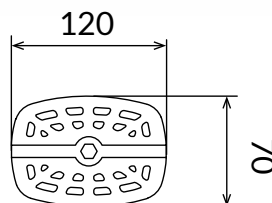

DIMENSIONS

- Dimensions (cp): 120x70x38 mm
- Dimensions (base): 120x70 mm - 193x160mm

Post Cap Champignon

COD.	DESCRIPTION	PACK	BOX	PALLET
1807-1001	Post Cap Champignon	200	200	4800
1807-1002	Terminal board for Metal Pole 100	200	200	3200
1807-1005	Terminal board for Metal Pole 180	50	50	800