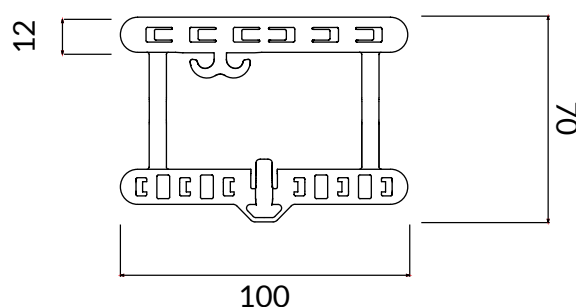

DIMENSIONS

- Dimensions: 100x14 mm