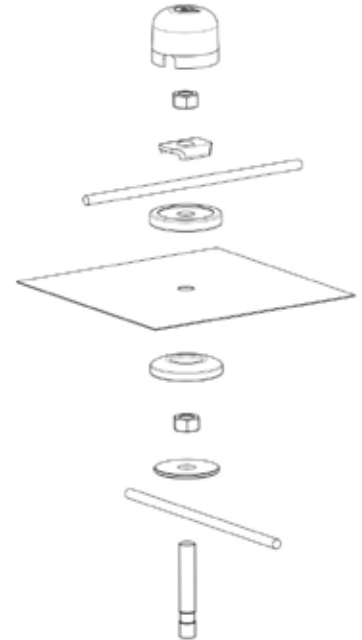

POST CAPS

POST CAP PRISMA

FEATURES

- indicated for every kind of antihail system with concrete pole
- available both with or without screws
- it simplifies the mouting operations thanks to the screws in only 4 pieces

DIMENSIONS

- dimensions: 215x115x120 mm

STANDARD

SCREWS GZ

COD.	DESCRIPTION	PACK	BOX	PALLET
1807-1351	Post Cap Prisma 7x7 (no screws)	40	40	640
1807-1352	Post Cap Prisma 7x8 (no screws)	40	40	640
1807-1353	Post Cap Prisma 8x8,5 (no screws)	40	40	640
1807-1355	Post Cap Prisma 9x9 (no screws)	40	40	640
1807-1357	Screws for Prisma (4pcs.)	40	200	-
1807-0751	Mon-block (with nut and blot)	32	320	-
2008-0016	Special Nut M6 (optional)	32	32	-
2009-0156	Special screws 6x20 (optional)	32	32	-
2009-0182	Expansion anchor 6X30 MM	32	32	-
2009-0181	Galvanized Screw 4x40 MM	32	32	-
2003-0120	Collar 6x24 MM	32	32	-
1807-1310GZ	Screws GZ	40	200	-