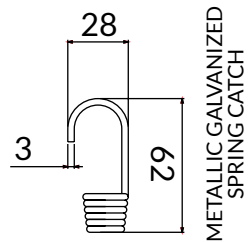

COD.	DESCRIPTION	PACK	BOX	PALLET
1803-0202	STANDARD SPRING CATCH	500	4000	96000
1803-0107	METALLIC GALVANIC SPRING CATCH	500	2000	48000
1803-0121	RAPID SPRING	500	2000	48000