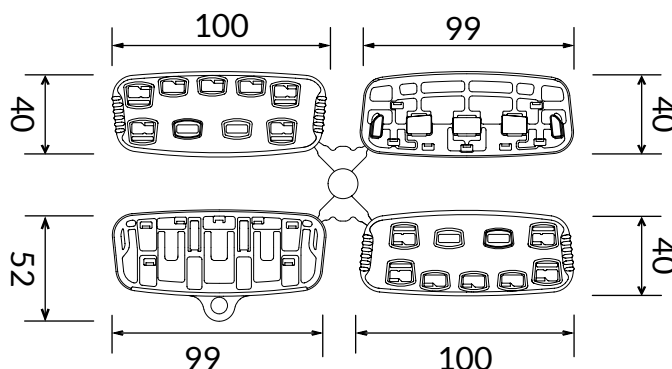

DIMENSIONS

- Dimensions: 100x40 mm

COD.	DESCRIPTION	PACK	BOX	PALLET
1702-0103	Clip Resia	200	200	4800

NEW RESIA CLIP

PA

FV

FEATURES

- perfect for the sewing of the central row
- high resistance to weather distress
- It can get a pressure fixing on the net
- it can be open by a single hand
- reopenable
- high breaking load
- composed by 4 pieces

DIMENSIONS

- Dimensions: 100x40 mm

COD.	DESCRIPTION	PACK	BOX	PALLET
1702-0105	Clip New Resia	150	150	3600

START CLIP

FEATURES

- ideal for tensioning the net at the beginning and the end of the row
- high resistance to weather distress
- 4 special screws included in the Box
- it can be open by a single hand
- reopenable
- high breaking load
- composed by 4 pieces