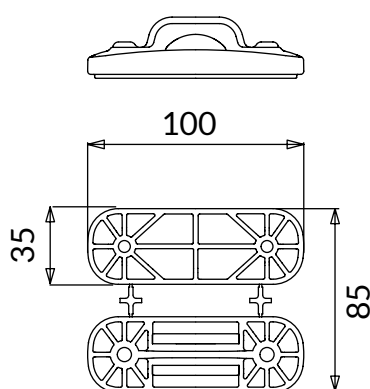

MORSA 100 TRX