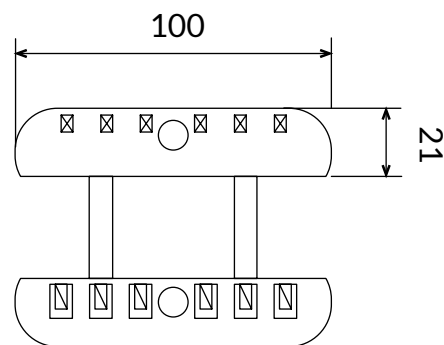

ROLLE 2 CLIP

PA

FEATURES

- perfect for the sewing of the net on the iron wire on the top
- high resistance to weather distress
- high mounting speed thanks to the click points
- extendable by tools, it can be recovered by tools
- with tool

DIMENSIONS

- Dimensions: 100x21 mm

COD.	DESCRIPTION	PACK	BOX	PALLET
1702-0802	Clip Rolle 2	200	800	12800

AGROPETTINE CLIP CLIP

PA

FEATURES

- perfect for the sewing of the net on the iron wire on the top
- high resistance to weather distress
- high mounting speed thanks to the click points

DIMENSIONS

- Dimensions: 86x14 mm

COD.	DESCRIPTION	PACK	BOX	PALLET
1702-0407	Clip Agropettine	2000	2000	48000

CLIPS