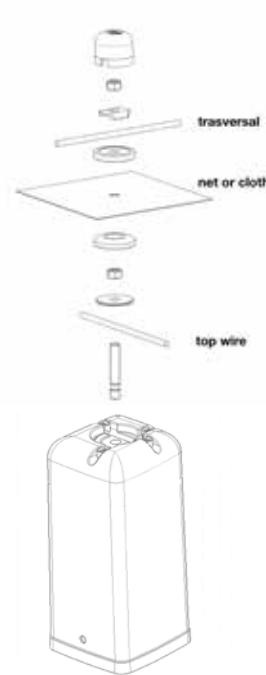

FIXING OPTIONAL

(optional)

(optional)

(optional)

POST CAP ZEPHIRO

FEATURES

- Indicated for every kind of antihail system with concrete pole
- It simplifies the mounting operations thanks to the screws in only 4 pieces
- 8.8 certified screws

DIMENSIONS

- dimensions: 216x100x105 mm

STANDARD

SCREWS GZ

COD.	DESCRIPTION	PACK	BOX	PALLET
1807-1401	Post Cap Zephiro 7x7 (no screws)	32	32	768
1807-1402	Post Cap Zephiro 7X8 (no screws)	32	32	768
1807-1403	Post Cap Zephiro 8x8,5 (no screws)	32	32	768
1807-1422	Screws for Zephiro	32	320	-
1807-0751	Mon Block with nut and bolt	32	320	-
2008-0016	Special Nut M6	32	32	-
2009-0156	Screw 6x20 (optional)	32	32	-
2009-0182	Expansion anchor 6X30 MM	32	32	-
2009-0181	Galvanized Screw 4x40 MM	32	32	-
2003-0120	Collar 6x24 MM	32	32	-
1807-1310GZ	Screws GZ	32	320	-