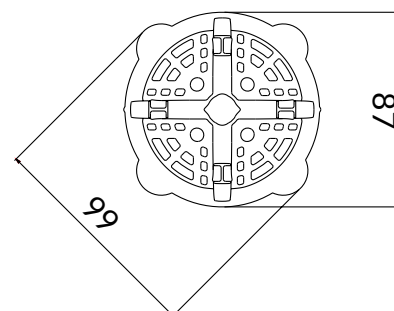

POST CAP FIX

PE

FEATURES

- Ideal for systems with concrete pole, pressure mounting and then tighten the clamp at the bottom side of the cap.
- It simplifies the mounting operations as it does not need ties. The wings on the top hold wires in different diameters.
- It does not alter the net links
- High resistance to weather distress

DIMENSIONS

- Dimensions (6x6): 99x100 mm

COD.	DESCRIPTION	PACK	BOX	PALLET
1807-0320	Post Cap Fix 6x6 (black)	-	135	2160
1807-0320GR	Post Cap Fix 6x6 (gray)	-	135	2160

POST CAP AER

PE

FEATURES

- Ideal for systems with concrete pole, pressure mounting
- It simplifies the mounting operations as it does not need ties. The wings on the top hold wires in different diameters.
- It does not alter the net links
- High resistance to weather distress

DIMENSIONS

- Dimensions (6x6): 99x87x95mm

COD.	DESCRIPTION	PACK	BOX	PALLET
1807-0307	Post Cap 6x6 AER (black)	-	150	2400
1807-0307GR	Post Cap 6x6 AER (grey)	-	150	2400