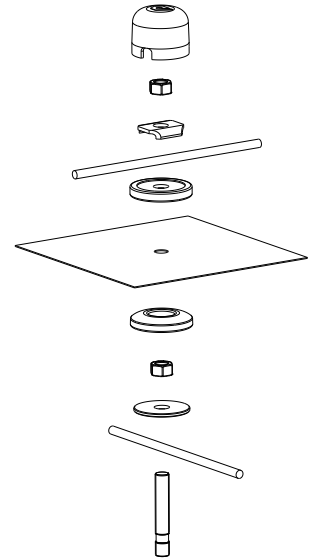

DIMENSIONS

- dimensions: 215x115x120 mm

STANDARD

SCREWS GZ

COD.	DESCRIPTION	PACK	BOX	PALLET
1807-1351	Post Cap Prisma 7x7 (no screws)	40	40	640
1807-1352	Post Cap Prisma 7x8 (no screws)	40	40	640
1807-1353	Post Cap Prisma 8x8,5 (no screws)	40	40	640
1807-1355	Post Cap Prisma 9x9 (no screws)	40	40	640
1807-1357	Screws for Prisma (4pcs.)	40	200	-
1807-0751	Mon-block (with nut and blot)	32	320	-
2008-0016	Special Nut M6 (optional)	32	32	-
2009-0156	Special screws 6x20 (optional)	32	32	-
2009-0182	Expansion anchor 6X30 MM	32	32	-
2009-0181	Galvanized Screw 4x40 MM	32	32	-
2003-0120	Collar 6x24 MM	32	32	-
1807-1310GZ	Screws GZ	40	200	-

FIXING OPTIONAL

(optional)

(optional)

(optional)

POST CAP QUBO

FEATURES

- indicated for every kind of antihail system with concrete pole
- available both with or without screws
- it simplifies the mounting operations thanks to the screws in only 4 pieces
- 8.8 certified screws

DIMENSIONS

- dimensions: 160x115x120 mm

STANDARD

SCREWS GZ

COD.	DESCRIPTION	PACK	BOX	PALLET
1807-1301	Post Cap Qubo 7x7 (no screws)	64	64	1024
1807-1302	Post Cap Qubo 7x8 (no screws)	64	64	1024
1807-1321	Post Cap Qubo 8x8,5 (no screws)	64	64	1024
1807-1305	Post Cap Qubo 9x9 (no screws)	64	64	1024
1807-1322	Screws for Qubo (4pcs.)	64	256	-
1807-1326	Post Cap Qubo 10x12 (no screws)	45	45	720
1807-1327	Screws for Qubo10x12 (4pcs.)	45	225	-
1807-0751	Mon-block (with nut and bolt)	32	320	-
2008-0016	Special Nut M6 (optional)	32	32	-
2009-0156	Screw 6x20 (optional)	32	32	-
2009-0182	Expansion anchor 6X30 MM	32	32	-
2009-0181	Galvanized Screw 4x40 MM	32	32	-
2003-0120	Collar 6x24 MM	32	32	-
1807-1310GZ	Screws GZ	64	256	-