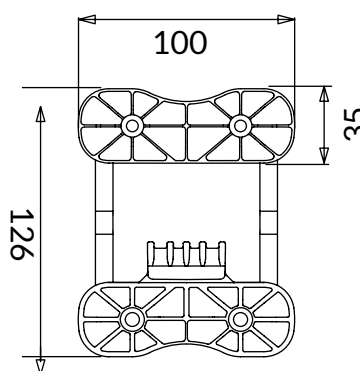

MORSA 100 GN