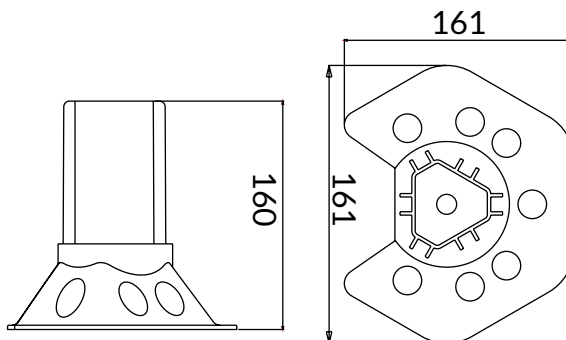

Sideburn for Metal Pole 180