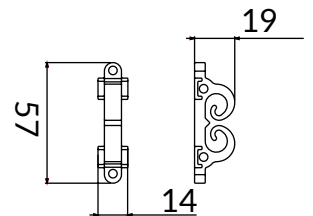

DIMENSIONS

- Dimensions: 57x19mm

COD.	DESCRIPTION	PACK	BOX	PALLET
1805-0201	DOUBLE HOOK*	1000	5000	120000

* screw not included

SUPPORT BAR 75

PA

* screw+nut not included

FEATURES