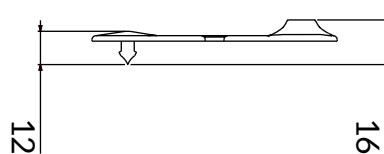

2 POINTS CLIP

PP

FEATURES

- high resistance to weather distress
- it can have a pressure fixing thanks to 2 click points
- perfect for all types of net

DIMENSIONS

- Dimensions: 53x45 mm

COD.	DESCRIPTION	PACK	BOX	PALLET
1702-0301	2 points clip (black)	500	3000	48000
1702-0302	2 points clip (green)	500	3000	48000

K4 - K10 CLIP

PA

PP

FEATURES

- perfect for windbreak and shadow nets
- high resistance to weather distress
- it can be anchored directly on the wire thanks to the hook located on the upper side
- it can be fixed directly on the pressure net thanks to 4 click points
- perfect for all types of net

DIMENSIONS

- Dimensions: 53x55mm (K4)
- Dimensions: 63x70mm (K10)

COD.	DESCRIPTION	PACK	BOX	PALLET
1702-0210	Clip K4	250	1000	24000
1702-0211	Clip K10 + hook without security flap	500	500	12000
1702-0212	Clip k10 + hook with security flap	500	500	12000

CLIPS