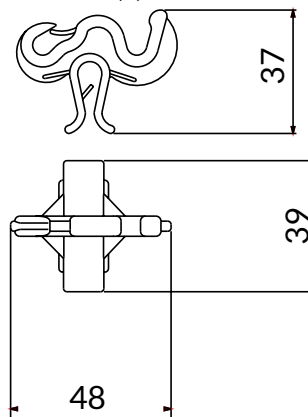

DIMENSIONS

- Dimensions: 82x27 mm

COD.	DESCRIPTION	PACK	BOX	PALLET
1702-0602	Film.Net joiner clip	500	3000	48000

ANCORA.NET

PVC
PP

FEATURES

- perfect for the winter closing of nets
- high mounting speed
- practical and cheap
- when opening the nets you do not have to remove any element of the system

DIMENSIONS

- Dimensions: 500 mm (tie rodhook)
- dimensions: 37x39 (hook)

Hook NET (B)

COD.	DESCRIPTION	PACK	BOX	PALLET
1802-0403	Ancora.NET 50 (A+B)	250	750	18000
1802-0401	Tie Rodhook Net (A)	250	1250	30000
1802-0402	Hook Net (B)	250	2250	54000