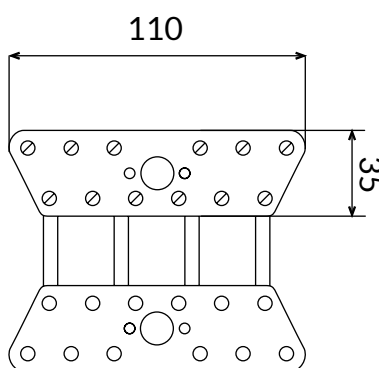

DIMENSIONS

- Dimensions: 78x45 mm

COD.	DESCRIPTION	PACK	BOX	PALLET
1702-0505	Clip Niña	250	1000	24000

12 POINTS AND MEGA CLIP

PP

FEATURES

- perfect to stretch the net with elastic and shadows
- high resistance to weather distress
- it can have a pressure fixing on the net
- perfect for all types of net

DIMENSIONS

- Dimensions: 138x57mm
- Dimensions: 110x35mm

COD.	DESCRIPTION	PACK	BOX	PALLET
1702-0402	Clip 12 points	250	1500	24000
1702-0408	Clip MEGA	100	400	6400

MAGNUM CLIP

PA

FEATURES

- perfect to stretch the net with elastic, for windbreak systems and shadows
- high resistance to weather distress
- it can have a pressure fixing on the net
- high mounting speed thanks to the click points
- perfect for all types of net