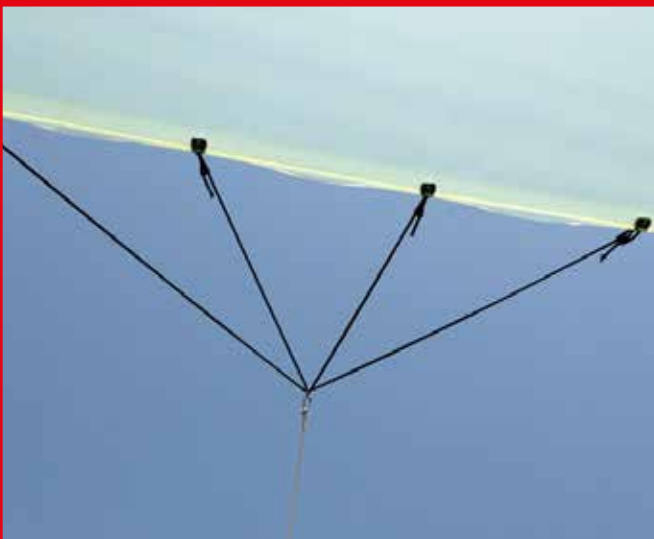

PET

FEATURES

- Ideal for anti-rain systems
- SPIDER : composed by: 4 Elefant spring catch, 2 pieces of 8 mm Pet Bungee and 1 metal ring 50 mm
- SPIDER SPECIAL: composed by: 4 Elefant spring catch, 2 pieces of 8 mm Pet Bungee, 1 metal ring 50 mm, 1 metallic spring catch and 2 M of cord size 5mm.