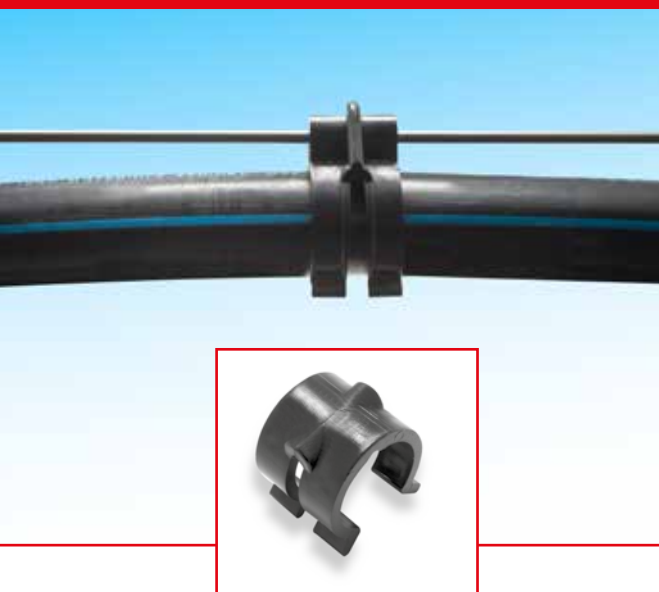

CLIPS FOR IRRIGATION PIPE

PVC

FEATURES

- perfect for anchoring the dropping wing on the tutor wire
- perfect for vineyard and groves
- high resistance to weather distress
- trigger mounting
- recoverable

COD.	DESCRIPTION	PACK	BOX	PALLET
1704-0216	CLIP FOR IRRIG. PIPE 16MM	250	3000	72000
1704-0220	CLIP FOR IRRIG. PIPE 20MM	250	2500	60000
1704-0225	CLIP FOR IRRIG. PIPE 25MM	250	1500	36000
1704-0232	CLIP FOR IRRIG. PIPE 32MM	250	1250	30000