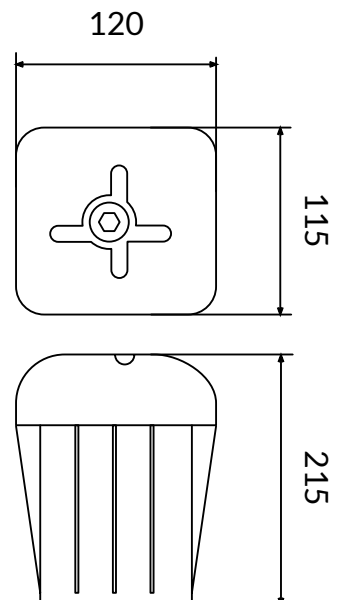

DIMENSIONS

- dimensions: 215x115x120 mm

STANDARD

SCREWS GZ

COD.	DESCRIPTION	PACK	BOX	PALLET
1807-1351	Post Cap Prisma 7x7 (no screws)	40	40	640
1807-1352	Post Cap Prisma 7x8 (no screws)	40	40	640
1807-1353	Post Cap Prisma 8x8,5 (no screws)	40	40	640
1807-1355	Post Cap Prisma 9x9 (no screws)	40	40	640
1807-1357	Screws for Prisma (4pcs.)	40	200	-
1807-0751	Mon-block (with nut and blot)	32	320	-
2008-0016	Special Nut M6 (optional)	32	32	-
2009-0156	Special screws 6x20 (optional)	32	32	-
2009-0182	Expansion anchor 6X30 MM	32	32	-
2009-0181	Galvanized Screw 4x40 MM	32	32	-
2003-0120	Collar 6x24 MM	32	32	-
1807-1310GZ	Screws GZ	40	200	-