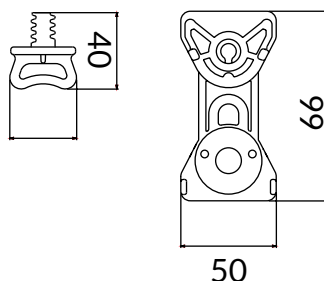

DIMENSIONS

- Dimensions: 44x70mm

COD.	DESCRIPTION	PACK	BOX	PALLET
1701-0102	SAFETY BAND 70	100	500	12000

SAFETY BAND 50

FV

PA

FEATURES

- Perfect for anchoring nets and plastic films on a wire
- Perfect for 3-6 mm wires
- High resistance to weather distress
- Reopenable

DIMENSIONS

- Dimensions: 40x50mm

COD.	DESCRIPTION	PACK	BOX	PALLET
1701-0103	SAFETY BAND 50	250	1000	24000

BUTTERFLY HOOK

PA

FEATURES

- perfect for anchoring nets and plastic film, particularly indicated for rain systems
- Ideal for tensioning nets in center row
- high resistance to weather distress