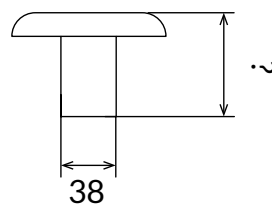

DIMENSIONS

- Dimensions (cp): 120x70x38 mm
- Dimensions (base): 120x70 mm - 193x160mm

Post Cap Champignon

COD.	DESCRIPTION	PACK	BOX	PALLET
1807-1001	Post Cap Champignon	200	200	4800
1807-1002	Terminal board for Metal Pole 100	200	200	3200
1807-1005	Terminal board for Metal Pole 180	50	50	800