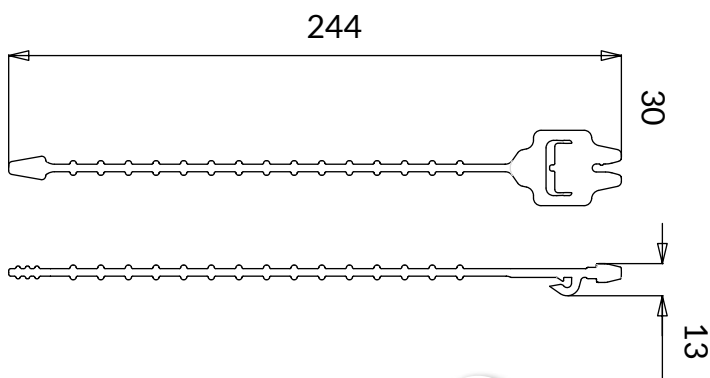

ENOKIT

PET

FEATURES

- Ideal for antihail systems on espalier vineyard
- Composed by 6 elephant self locking spring catches and 3 pieces of 8 mm elastic, 60 cm long, n.6 Clip Niña

COD.	DESCRIPTION	PACK	BOX	PALLET
1902-0821	ENOKIT	-	50	1200

ENOLEGO

PE

FEATURES

- Ideal for antihail systems on espalier vineyard
- Length 24CM

COD.	DESCRIPTION	PACK	BOX	PALLET
1902-0822	ENOLEGO	500	2000	48000

CROSS-STOP

PA

FEATURES

- perfect for anchoring caps and nets on a tubular
- perfect for greenhouses
- high resistance to weather distress
- screw mounting; recoverable

DIMENSIONS

- Dimensions: 22x25mm - 30x35mm - 40x40mm

COD.	DESCRIPTION	PACK	BOX	PALLET
1806-0121	Cross Stop for wire 1,5-2,5MM	1000	2000	48000
1806-0130	Cross Stop for wire 2,5-4,0MM	100	1000	24000
1806-0140	Cross Stop for wire 4,0-10MM	250	500	12000
1806-0221	Cross Stop for wire 1,5-2,5MM sliding	1000	2000	48000
1806-0230	Cross Stop for wire 2,5-4,0MM sliding	100	1000	24000