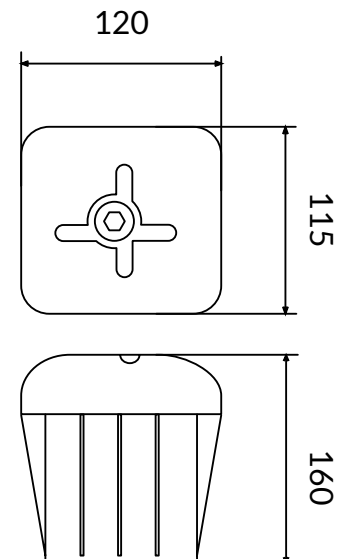

DIMENSIONS

- dimensions: 215x115x120 mm

STANDARD

SCREWS GZ

COD.	DESCRIPTION	PACK	BOX	PALLET
1807-1351	Post Cap Prisma 7x7 (no screws)	40	40	640
1807-1352	Post Cap Prisma 7x8 (no screws)	40	40	640
1807-1353	Post Cap Prisma 8x8,5 (no screws)	40	40	640
1807-1355	Post Cap Prisma 9x9 (no screws)	40	40	640
1807-1357	Screws for Prisma (4pcs.)	40	200	-
1807-0751	Mon-block (with nut and blot)	32	320	-
2008-0016	Special Nut M6 (optional)	32	32	-
2009-0156	Special screws 6x20 (optional)	32	32	-
2009-0182	Expansion anchor 6X30 MM	32	32	-
2009-0181	Galvanized Screw 4x40 MM	32	32	-
2003-0120	Collar 6x24 MM	32	32	-
1807-1310GZ	Screws GZ	40	200	-

DIMENSIONS

- dimensions: 160x115x120 mm

STANDARD

SCREWS GZ

COD.	DESCRIPTION	PACK	BOX	PALLET
1807-1301	Post Cap Qubo 7x7 (no screws)	64	64	1024
1807-1302	Post Cap Qubo 7x8 (no screws)	64	64	1024
1807-1321	Post Cap Qubo 8x8,5 (no screws)	64	64	1024
1807-1305	Post Cap Qubo 9x9 (no screws)	64	64	1024
1807-1322	Screws for Qubo (4pcs.)	64	256	-
1807-1326	Post Cap Qubo 10x12 (no screws)	45	45	720
1807-1327	Screws for Qubo10x12 (4pcs.)	45	225	-
1807-0751	Mon-block (with nut and bolt)	32	320	-
2008-0016	Special Nut M6 (optional)	32	32	-
2009-0156	Screw 6x20 (optional)	32	32	-
2009-0182	Expansion anchor 6X30 MM	32	32	-
2009-0181	Galvanized Screw 4x40 MM	32	32	-
2003-0120	Collar 6x24 MM	32	32	-
1807-1310GZ	Screws GZ	64	256	-