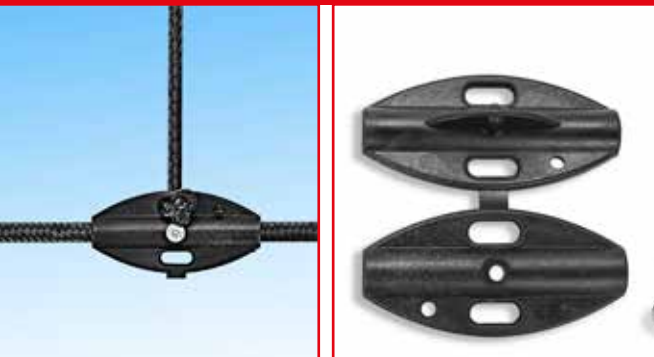

FIXING CLIP

FV

PA

FEATURES

- Avoid making knots on the rope

DIMENSIONS

- Dimensions: 54x21mm