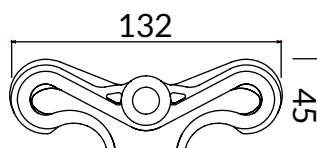

COD.	DESCRIPTION	PACK	BOX	PALLET
1804-0502	BUTTERFLY HOOK	500	500	24000