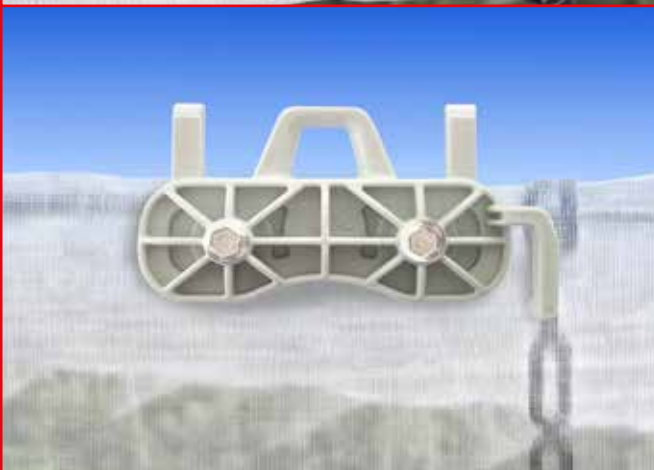

MORSA 100 FOR THE TOP

MORSA 100 WITH EYELETS

MORSA 100 TRX

MORSA 100 GN

CLIPS MORSA 70

PP

FEATURES

- perfect for anchoring nets and plastic film, particularly indicated for anti rain system
- high resistance to weather distress
- it can be anchored directly to the wire or the BUNGEE
- special self-tapping screw included in the Box
- perfect for all types of films of any thickness