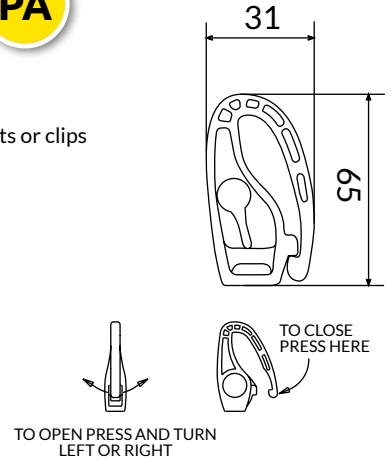

DIMENSIONS

- Dimensions: 31x65mm

COD.	DESCRIPTION	PACK	BOX	PALLET
1803-0106	Premounting spring catch elephant	500	2000	48000