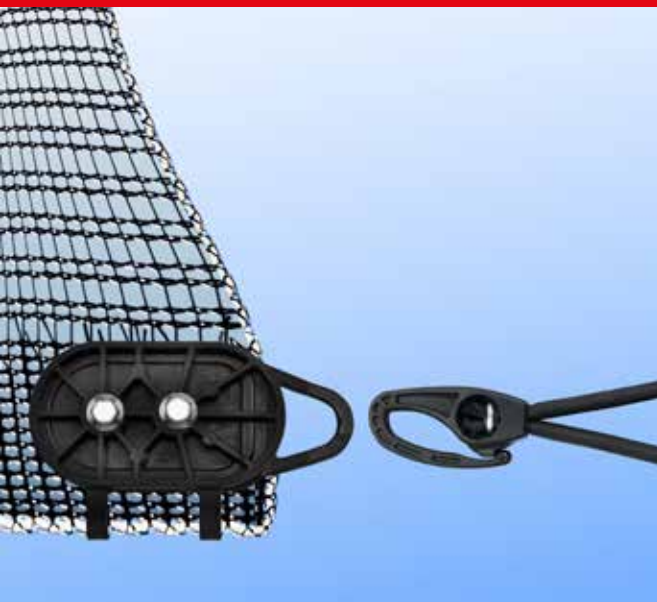

92

POST CAPS

POST CAP FIX

PE

FEATURES

- Ideal for systems with concrete pole, pressure mounting and then tighten the clamp at the bottom side of the cap.
- It simplifies the mounting operations as it does not need ties. The wings on the top hold wires in different diameters.
- It does not alter the net links
- High resistance to weather distress

- perfect for the sewing of the central row
- high resistance to weather distress
- it can get a pressure fixing on the net
- it can be open by a single hand
- reopenable
- high breaking load
- composed by 4 pieces

DIMENSIONS

- Dimensions: 100x40 mm

COD.	DESCRIPTION	PACK	BOX	PALLET
1702-0105	Clip New Resia	150	150	3600

START CLIP

FEATURES

- ideal for tensioning the net at the beginning and the end of the row
- high resistance to weather distress
- 4 special screws included in the Box
- it can be open by a single hand
- reopenable
- high breaking load
- composed by 4 pieces