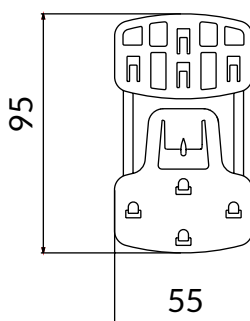

DIMENSIONS

- Dimensions: 130x42 mm

COD.	DESCRIPTION	PACK	BOX	PALLET
1702-0204	Clip Ancorplack 2	100	400	9600

2 POINTS CLIP

PP

FEATURES

- high resistance to weather distress
- it can have a pressure fixing thanks to 2 click points
- perfect for all types of net

DIMENSIONS

- Dimensions: 53x45 mm

COD.	DESCRIPTION	PACK	BOX	PALLET
1702-0301	2 points clip (black)	500	3000	48000
1702-0302	2 points clip (green)	500	3000	48000

K4 - K10 CLIP

PA
PP

FEATURES

- perfect for windbreak and shadow nets
- high resistance to weather distress
- it can be anchored directly on the wire thanks to the hook located on the upper side
- it can be fixed directly on the pressure net thanks to 4 click points
- perfect for all types of net

DIMENSIONS

- Dimensions: 53x55mm (K4)
- Dimensions: 63x70mm (K10)

COD.	DESCRIPTION	PACK	BOX	PALLET
1702-0210	Clip K4	250	1000	24000
1702-0211	Clip K10 + hook without security flap	500	500	12000
1702-0212	Clip k10 + hook with security flap	500	500	12000