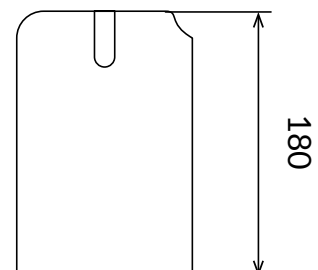

COD.	DESCRIPTION	PACK	BOX	PALLET
1807-0908	Post Cap Reno 10x10	32	120	512