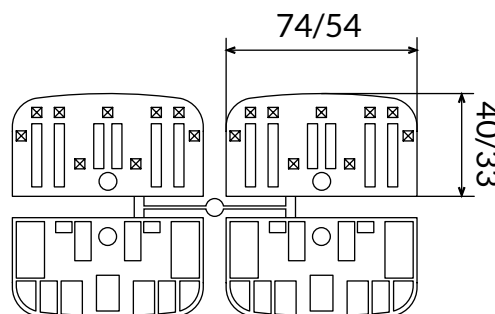

DIMENSIONS

- Dimensions: 54x33 mm / 74x40 mm

COD.	DESCRIPTION	PACK	BOX	PALLET
1702-0901	Clip Riva	200	200	4800
1702-1001	Clip Riva JR.	400	400	9600