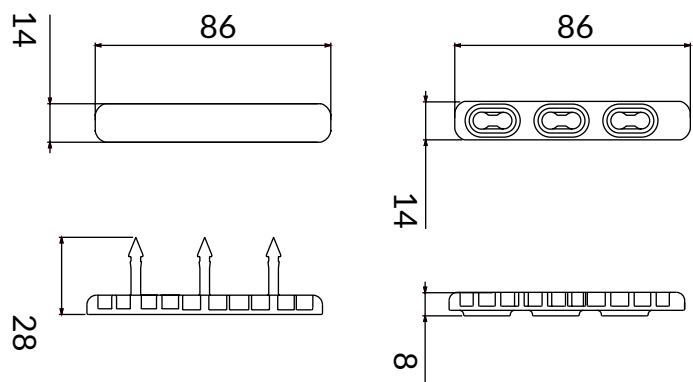

ROLLE 2 CLIP

PA

FEATURES

- perfect for the sewing of the net on the iron wire on the top
- high resistance to weather distress
- high mounting speed thanks to the click points
- extendable by tools, it can be recovered by tools
- with tool

DIMENSIONS

- Dimensions: 100x21 mm

COD.	DESCRIPTION	PACK	BOX	PALLET
1702-0802	Clip Rolle 2	200	800	12800

AGROPETTINE CLIP CLIP

PA

FEATURES

- perfect for the sewing of the net on the iron wire on the top
- high resistance to weather distress
- high mounting speed thanks to the click points

DIMENSIONS

- Dimensions: 86x14 mm

COD.	DESCRIPTION	PACK	BOX	PALLET
1702-0407	Clip Agropettine	2000	2000	48000

CLIPS