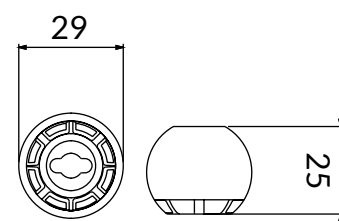

2025
2026
2027
2028
2029

The colour indicator changes yearly showing the period of production.

BALL WITH ELASTIC

PA

FEATURES

- Perfect for the winter closing of the nets
- practical and cheap

DIMENSIONS

- Dimensions: 200 - 250 - 350mm
- Dimensions (ball): Ø 29mm