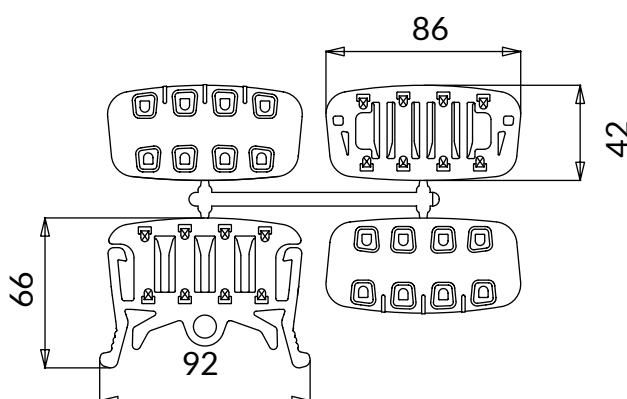

ROMA CLIP

PA

FV

FEATURES

- perfect for the sewing of the central row (flat)
- high resistance to weather distress
- it can get a pressure fixing on the net
- it can be open by a single hand
- reopenable
- composed by 4 pieces

DIMENSIONS

- Dimensions: 83x40 mm

COD.	DESCRIPTION	PACK	BOX	PALLET
1702-1101	Clip Roma	200	200	4800

RANIA CLIP

PA

FV

FEATURES

- perfect for the sewing of the central row (flat)
- high resistance to weather distress
- it can get a pressure fixing on the net
- it can be open by a single hand
- reopenable
- composed by 4 pieces

DIMENSIONS

- Dimensions: 92x66mm

COD.	DESCRIPTION	PACK	BOX	PALLET
1702-1102	Clip Rania	150	150	3600