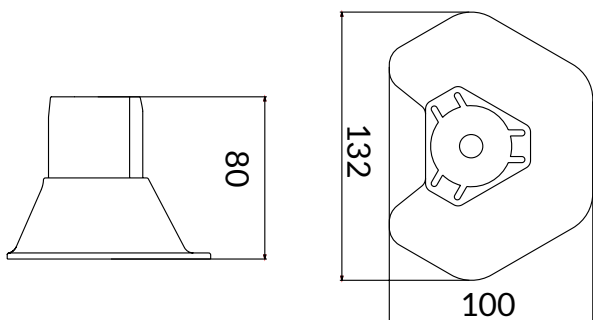

DIMENSIONS

- Dimensions (cp): 120x70x38 mm
- Dimensions (base): 120x70 mm - 193x160mm

Post Cap Champignon

COD.	DESCRIPTION	PACK	BOX	PALLET
1807-1001	Post Cap Champignon	200	200	4800
1807-1002	Terminal board for Metal Pole 100	200	200	3200
1807-1005	Terminal board for Metal Pole 180	50	50	800