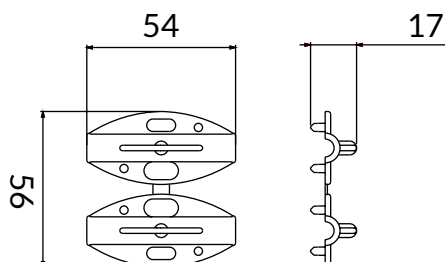

FIXING CLIP

FV
PA

FEATURES

- Avoid making knots on the rope

DIMENSIONS

- Dimensions: 54x21mm

COD.	DESCRIPTION	PACK	BOX	PALLET
1701-0401	Fixing Clip+Screw	9000	2000	48000

SPIDER