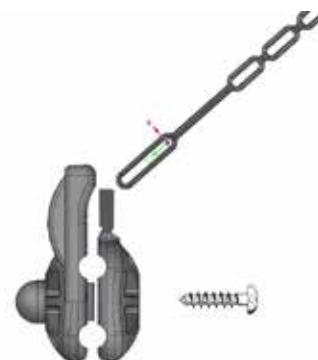

COD.	DESCRIPTION	PACK	BOX	PALLET
1802-0408	STOP.FILM50 (A+I)	250	500	12000
1802-0401	TIES-ROD NET (A)	250	1250	30000
1701-0306	CLIP MORSA 50 FOR TIES-RODS + SCREW (I)	250	1250	30000