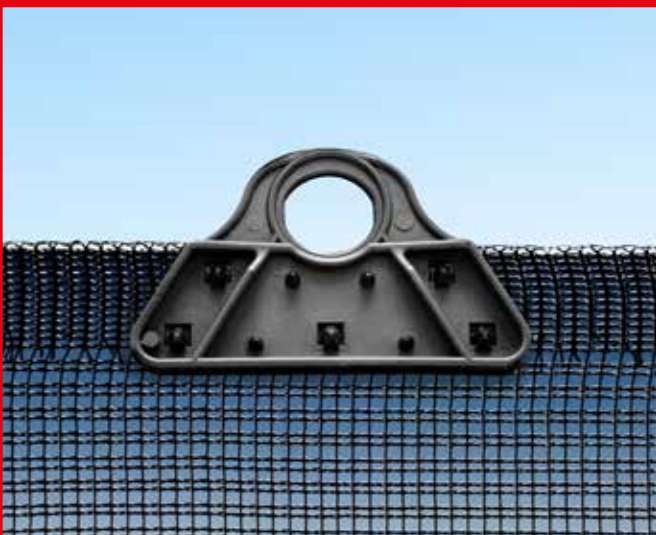

NIÑA CLIP

PA

FEATURES

- perfect to stretch the net with elastic and shadows
- high resistance to weather distress
- it can have a pressure fixing on the net
- high mounting speed thanks to the click points
- perfect for all types of net