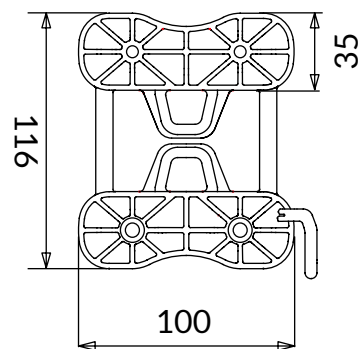

MORSA 100 WITH EYELETS