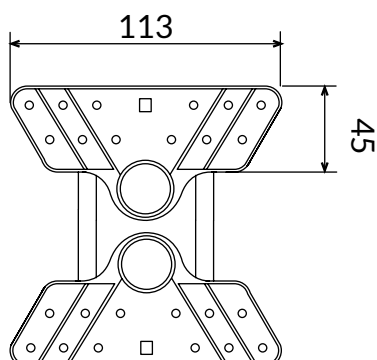

DIMENSIONS

- Dimensions: 78x45 mm

COD.	DESCRIPTION	PACK	BOX	PALLET
1702-0505	Clip Niña	250	1000	24000

12 POINTS AND MEGA CLIP

PP

FEATURES

- perfect to stretch the net with elastic and shadows
- high resistance to weather distress
- it can have a pressure fixing on the net
- perfect for all types of net

DIMENSIONS

- Dimensions: 138x57mm
- Dimensions: 110x35mm

COD.	DESCRIPTION	PACK	BOX	PALLET
1702-0402	Clip 12 points	250	1500	24000
1702-0408	Clip MEGA	100	400	6400

MAGNUM CLIP

PA

FEATURES

- perfect to stretch the net with elastic, for windbreak systems and shadows
- high resistance to weather distress
- it can have a pressure fixing on the net
- high mounting speed thanks to the click points
- perfect for all types of net

DIMENSIONS

- Dimensions: 113x45 mm

COD.	DESCRIPTION	PACK	BOX	PALLET
1702-0501	Clip Magnum PA	200	800	12800

CLIPS

ANCORPLACK CLIP

PP

FEATURES

- perfect for windbreak and shadow nets
- high resistance to weather distress
- it can be anchored directly on the wire thanks to the hook located on the upper side
- it can be fixed directly on the pressure net thanks to 2 click points
- perfect for all types of net