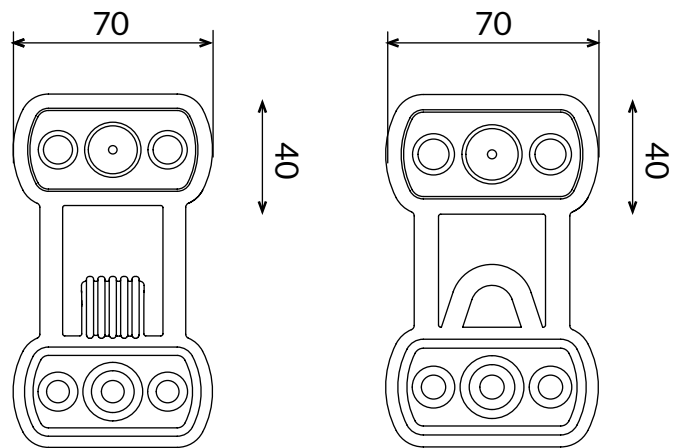

DIMENSIONS

- Dimensions: 70x40mm

COD.	DESCRIPTION	PACK	BOX	PALLET
1701-0303	CLIP MORSA 70 WITH HOOK WITH SECURITY FLAP + SCREW	500	500	12000
1701-0304	CLIP MORSA 70 WITH HOOK WITHOUT SECURITY FLAP + SCREW	500	500	12000
1701-0302	CLIP MORSA 70 WITH EYELET + SCREW	500	500	12000