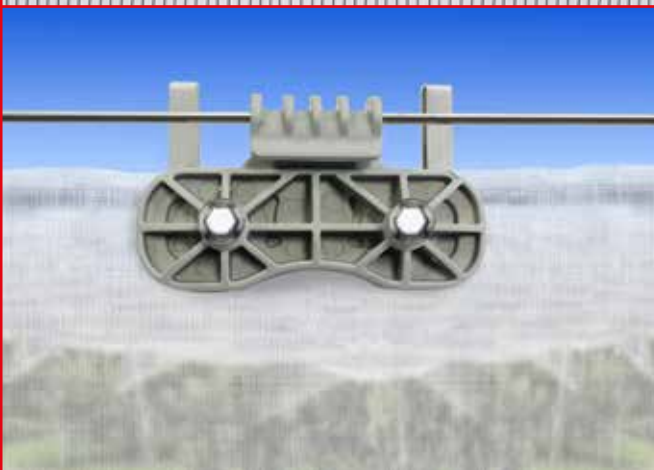

MORSA 100 FOR THE TOP

MORSA 100 WITH EYELETS

MORSA 100 TRX

MORSA 100 GN

CLIPS MORSA 70

PP

FEATURES

- perfect for anchoring nets and plastic film, particularly indicated for anti rain system
- high resistance to weather distress
- it can be anchored directly to the wire or the BUNGEE
- special self-tapping screw included in the Box
- perfect for all types of films of any thickness