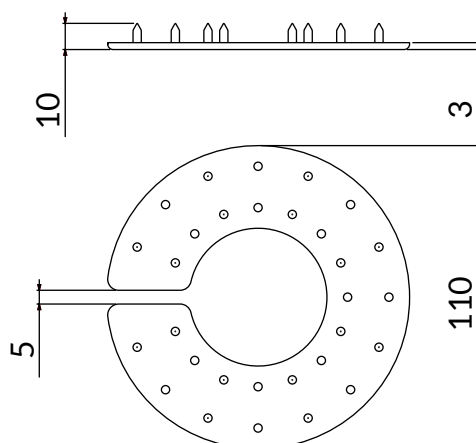

H CLIP

PA

CARATTERISTICHE

- Ideal for anti-insect, shades/privacy systems

DIMENSIONS

- Dimensions: 55x34 mm - hole 11 mm

COD.	DESCRIPTION	PACK	BOX	PALLET
1702-0507	Clip H	250	1000	24000

RING CLIP

PP

FEATURES

- It protects the net from wearing and tearing
- It can have a pressure fixing on the net
- Perfect for all types of net
- Perfect for antifrost and irrigation systems

DIMENSIONS

- Dimensions: 110 mm - hole 45 mm

COD.	DESCRIPTION	PACK	BOX	PALLET
1702-0701	Ring clip	150	750	12000