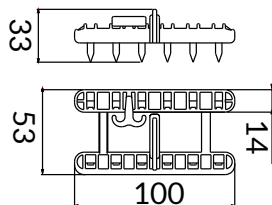

DIMENSIONS

- Dimensions: 104x21 mm

COD.	DESCRIPTION	PACK	BOX	PALLET
1802-0405	STOP.NET (A+H)	250	750	12000
1802-0401	TIRANTE NET (A)	250	1250	30000
1802-0803	ROLLE2 NET (H)	250	1250	20000
1802-0407	STOP.NET 2 (A+L)	250	500	8000
1802-0401	TIE RODHOOK NET (A)	250	1250	30000
1702-0806	ROLLE2 NET (L)	250	750	12000

Rolle NET (H)