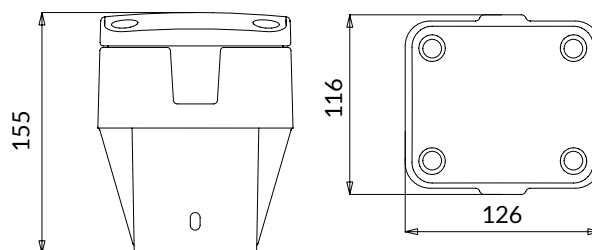

DIMENSIONS

- Dimensions: 116x126x155mm

COD.	DESCRIPTION	PACK	BOX	PALLET
1807-1502C	Post Cap Latina with screws (7x7-7x8)	30	30	720
1807-1518	Post Cap Latina with screws (8x8-8x8,5)	30	30	720
1807-1519	Post Cap Latina with screws (9x9-9x9,5)	30	30	720
1807-1516	Reduction x Cap Latina and Latina Omega 25 mm	250	250	6000
1807-1511	Reduction x Cap Latina and Latina Omega 28 mm	400	400	9600
1807-0751	Mon block (with nut and bolt)	30	30	720