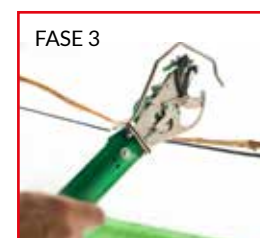

FEATURES

- hand and mechanical binder, it does not need battery
- in order to carry out a right binding, 3 movements are necessary
- perfect for year binding of the vines
- the wire get spoiled after a season facilitating the operation of extraction during the pruning
- each spool contains about 1100 bindings
- pliers: Boxed in blister - to be hanged
- different spare parts available upon request
- practical, strong and cheap
- made in France
- pliers weight with complete spool: about 500gr

COD.	DESCRIPTION	PACK	BOX
2203-0101	PLIERS LIGATEX	1	9
2203-0107	Spare spool (diam. wire 0,44mm/110mt)	24	96
2203-0113	Spare spool (diam. wire 0,47/100mt)	24	96
2203-0115	Spare spool (diam. wire 0,60 / 70mt) PP coated	24	96
2203-0105	PLIERS SPARE KIT	1	1
2203-0106	BLADE SPARE KIT	1	1
2203-0109	PLASTIC TUBE GREEN	1	1
2203-0110	INTERNAL TRASMISSION	1	1
2203-0114	Chassis Ligatex	1	1