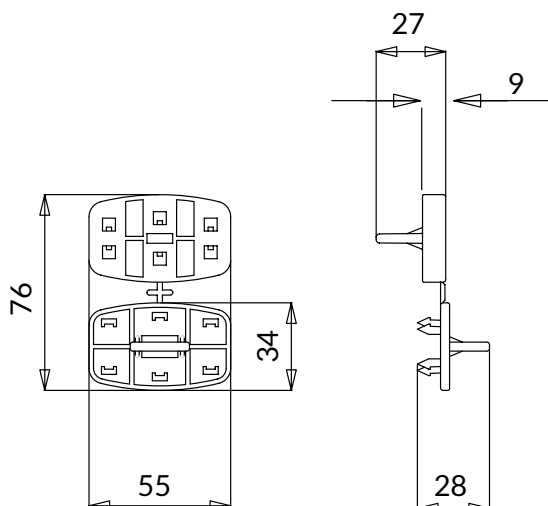

CLIPS

H CLIP

PA

CARATTERISTICHE

- Ideal for anti-insect, shades/privacy systems

DIMENSIONS

- Dimensions: 55x34 mm - hole 11 mm

COD.	DESCRIPTION	PACK	BOX	PALLET
1702-0507	Clip H	250	1000	24000

RING CLIP

PP

FEATURES

- It protects the net from wearing and tearing
- It can have a pressure fixing on the net
- Perfect for all types of net
- Perfect for antifrost and irrigation systems

DIMENSIONS

- Dimensions: 110 mm - hole 45 mm