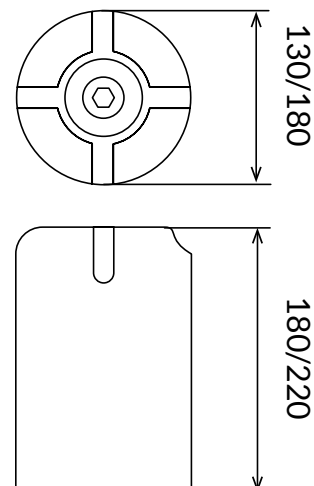

COD.	DESCRIPTION	PACK	BOX	PALLET
1807-0903	Post Cap Reno Ø 10cm	32	32	512
1807-0901	Post Cap Reno Ø 12cm	32	32	512
1807-0906	Post Cap Reno Ø 14cm	16	16	256
1807-0904	Post Cap Reno Ø 16cm	32	32	512
1807-0744	Double screws (10pcs.)	32	128	-
1807-0730	Capannina screws (4pcs.)	32	320	-
1807-0744BT	Screws BT (for CP Reno)*	32	128	-