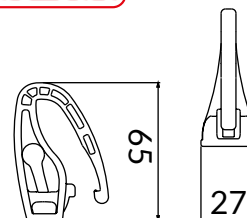

DIMENSIONS

- Dimensions: 27x65mm

COD.	DESCRIPTION	PACK	BOX	PALLET
1803-0104	SELF LOCKING SPRING CATCH	500	2000	48000

SELF LOCKING SPRING CATCH ELEPHANT

PA

FEATURES

- perfect for anchoring film and nets with eyelets or clips
- perfect for 6-10mm ropes
- high resistance to weather distress
- extreme resistance to traction
- recoverable
- hook with push bolt for a high security
- it locks the BUNGEE without a knot

DIMENSIONS

- Dimensions: 27x65mm

COD.	DESCRIPTION	PACK	BOX	PALLET
1803-0108	MOSCH. AUTOBL. ELEFANTE	500	1500	36000

MOUNTING

MOUNTING

1. CONNECT THE BUNGEE IN ONE OF THE TWO HOLES IN THE DOWN SIDE
2. LET THE ROPE PASS THROUGH THE SLOT IN THE UPPER SIDE
3. LET THE ROPE GO OUT THE FREE HOLE IN THE DOWN SIDE, PULLING BOTH THE ROPE HEADS IN ORDER TO STOP THE ELASTIC IN THE SLOT.