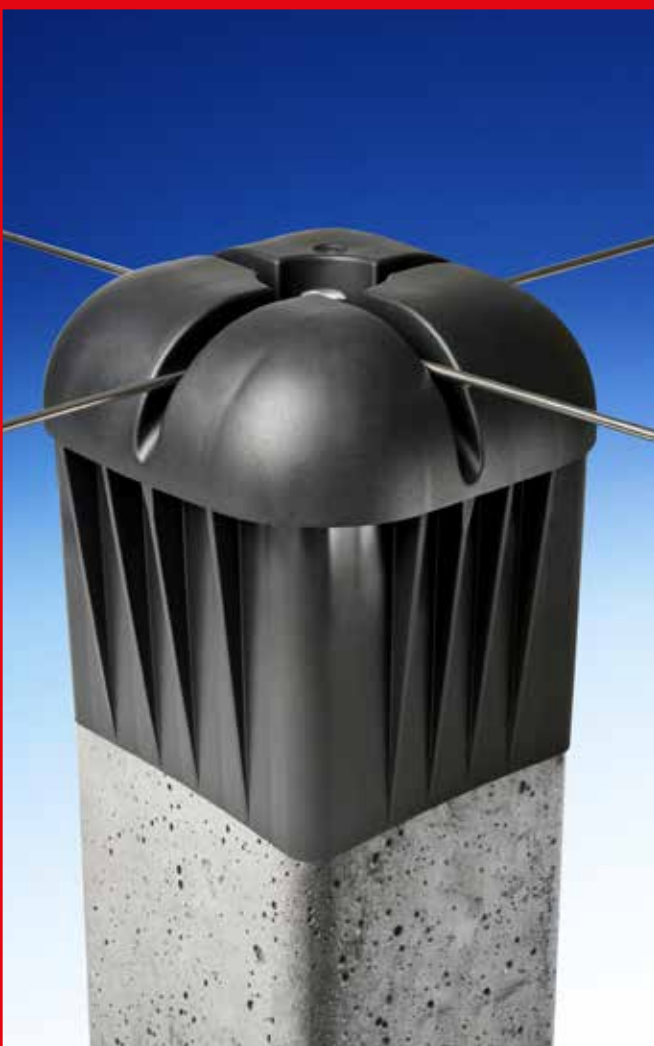

POST CAP TESTATA

PP

FEATURES

- indicated for every kind of antihail system with concrete pole
- available both with or without screws

DIMENSIONS

- dimensions: 192x189x200 mm