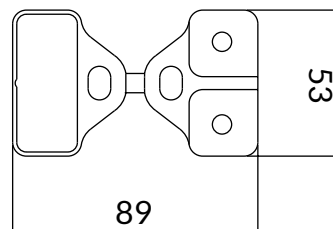

2 POINTS CLIP

PP

FEATURES

- high resistance to weather distress
- it can have a pressure fixing thanks to 2 click points
- perfect for all types of net

DIMENSIONS

- Dimensions: 53x45 mm

COD.	DESCRIPTION	PACK	BOX	PALLET
1702-0301	2 points clip (black)	500	3000	48000
1702-0302	2 points clip (green)	500	3000	48000

K4 - K10 CLIP

PA

PP

FEATURES

- perfect for windbreak and shadow nets
- high resistance to weather distress
- it can be anchored directly on the wire thanks to the hook located on the upper side
- it can be fixed directly on the pressure net thanks to 4 click points
- perfect for all types of net

DIMENSIONS

- Dimensions: 53x55mm (K4)
- Dimensions: 63x70mm (K10)

COD.	DESCRIPTION	PACK	BOX	PALLET
1702-0210	Clip K4	250	1000	24000
1702-0211	Clip K10 + hook without security flap	500	500	12000
1702-0212	Clip k10 + hook with security flap	500	500	12000

CLIPS