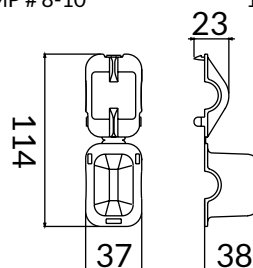

FEATURES

- indicates for the protection of metal clamps #8-10

COD.	DESCRIPTION	PACK	BOX	PALLET
2011-0012	COVER - CLAMP # 8-10	100	500	12000