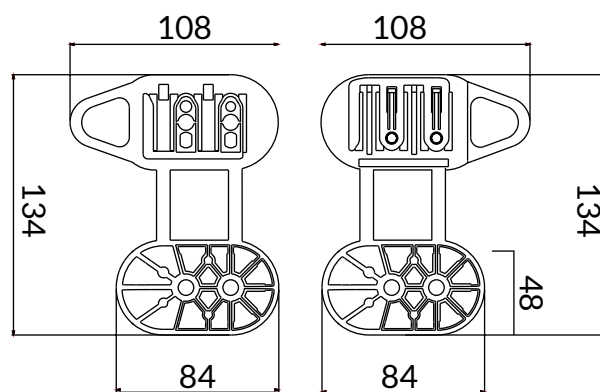

DIMENSIONS

- Dimensions: 100x40 mm

COD.	DESCRIPTION	PACK	BOX	PALLET
1702-0105	Clip New Resia	150	150	3600

START CLIP

FEATURES

- ideal for tensioning the net at the beginning and the end of the row
- high resistance to weather distress
- 4 special screws included in the Box
- it can be open by a single hand
- reopenable
- high breaking load
- composed by 4 pieces

DIMENSIONS

- Dimensions: 108x84mm

COD.	DESCRIPTION	PACK	BOX	PALLET
1702-1201	Clip Start	50	50	2400
1902-0531	Asola 30	50	50	2400

ROLLE CLIP

PA

FEATURES

- perfect for the sewing of the net on the iron wire on the top
- high resistance to weather distress
- high mounting speed thanks to the click points