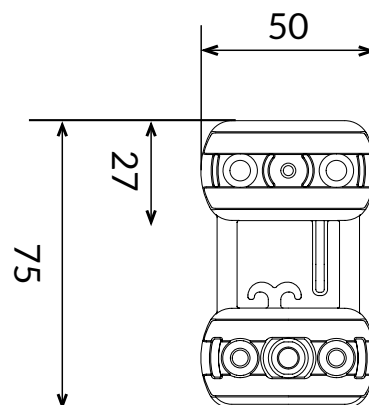

- Dimensions: 50x27mm

COD.	DESCRIPTION	PACK	BOX	PALLET
1802-0408	STOP.FILM50 (A+I)	250	500	12000
1802-0401	TIES-ROD NET (A)	250	1250	30000
1701-0306	CLIP MORSA 50 FOR TIES-RODS + SCREW (I)	250	1250	30000