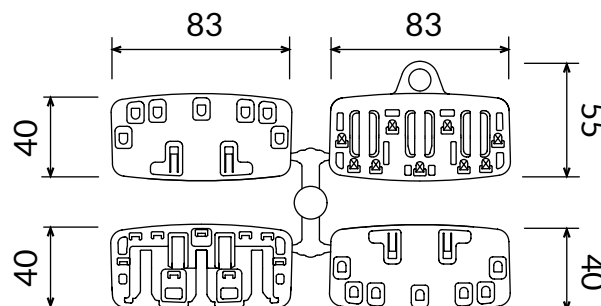

RIVA - RIVA JR. CLIP

FEATURES

- perfect for the sewing of the central row
- high resistance to weather distress
- it can get a pressure fixing on the net
- it can be open by a single hand
- reopenable
- composed by 4 pieces

DIMENSIONS

- Dimensions: 54x33 mm / 74x40 mm

COD.	DESCRIPTION	PACK	BOX	PALLET
1702-0901	Clip Riva	200	200	4800
1702-1001	Clip Riva JR.	400	400	9600

NEW RIVA CLIP

PA

FEATURES

- perfect for the sewing of the central row (flat)
- high resistance to weather distress
- it can get a pressure fixing on the net
- it can be open by a single hand
- reopenable
- composed by 4 pieces

DIMENSIONS

- Dimensions: 83x40 mm

COD.	DESCRIZIONE	CONF.	IMB.	PALLET
1702-0904	Placchetta New Riva	200	200	4800

CLIPS