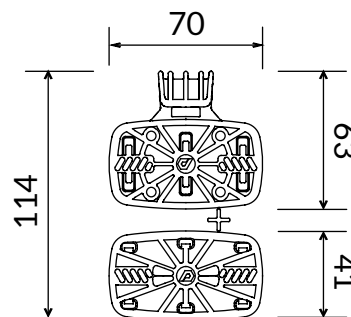

DIMENSIONS

- Dimensions: 53x55mm (K4)
- Dimensions: 63x70mm (K10)

COD.	DESCRIPTION	PACK	BOX	PALLET
1702-0210	Clip K4	250	1000	24000
1702-0211	Clip K10 + hook without security flap	500	500	12000
1702-0212	Clip k10 + hook with security flap	500	500	12000