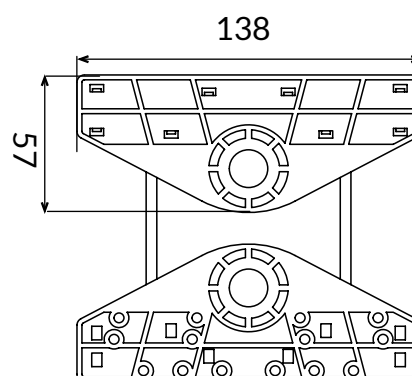

DIMENSIONS

- Dimensions: 78x45 mm

COD.	DESCRIPTION	PACK	BOX	PALLET
1702-0505	Clip Niña	250	1000	24000

12 POINTS AND MEGA CLIP

PP

FEATURES

- perfect to stretch the net with elastic and shadows
- high resistance to weather distress
- it can have a pressure fixing on the net
- perfect for all types of net

DIMENSIONS

- Dimensions: 138x57mm
- Dimensions: 110x35mm

COD.	DESCRIPTION	PACK	BOX	PALLET
1702-0402	Clip 12 points	250	1500	24000
1702-0408	Clip MEGA	100	400	6400

MAGNUM CLIP

PA

FEATURES

- perfect to stretch the net with elastic, for windbreak systems and shadows
- high resistance to weather distress
- it can have a pressure fixing on the net
- high mounting speed thanks to the click points
- perfect for all types of net