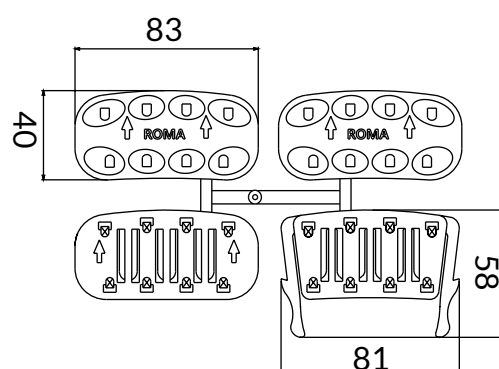

COD.	DESCRIPTION	PACK	BOX	PALLET
1702-1101	Clip Roma	200	200	4800