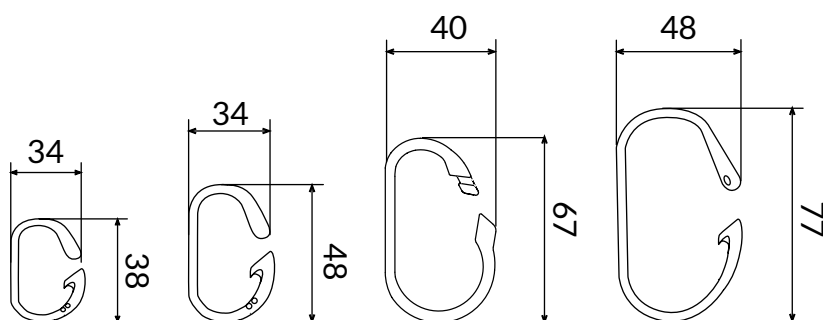

CLIPS FOR NETS AND FILM

OVAL CARABINER

PA

FEATURES

- perfect for anchoring wired caps and plastic film, particularly indicated for antirain systems
- high resistance to weather distress
- reopenable
- easy to install

DIMENSIONS

- Dimensions: 38x34mm - 48x34mm - 67x40mm - 77x48mm

COD.	DESCRIPTION	PACK	BOX	PALLET
1803-0115	Oval Carabiner 30mm	2500	2500	120000
1803-0114	Oval Carabiner 40mm STANDARD	2000	2000	96000
1803-0111	Oval Carabiner 75mm	500	3000	72000
1803-0125	Oval Carabiner URSUS	2000	2000	96000