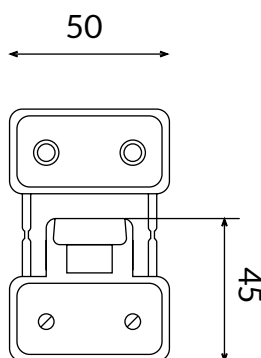

ANCORPLACK CLIP

PP

FEATURES

- perfect for windbreak and shadow nets
- high resistance to weather distress
- it can be anchored directly on the wire thanks to the hook located on the upper side
- it can be fixed directly on the pressure net thanks to 2 click points
- perfect for all types of net

DIMENSIONS

- Dimensions: 50x45 mm

COD.	DESCRIPTION	PACK	BOX	PALLET
1702-0201	Clip Ancorplack	500	2500	40000

ANCORPLACK 2 CLIP

PA

FEATURES

- perfect for wind break and shadow nets
- high resistance to weather distress
- it can be anchored directly on the wire thanks to the hook located on the upper side
- it can be fixed directly on the pressure net thanks to click points
- perfect for all types of net

DIMENSIONS

- Dimensions: 130x42 mm

COD.	DESCRIPTION	PACK	BOX	PALLET
1702-0204	Clip Ancorplack 2	100	400	9600