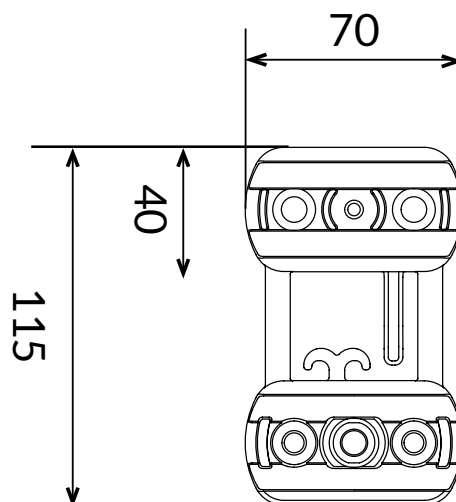

DIMENSIONS

- Dimensions: 70x40mm