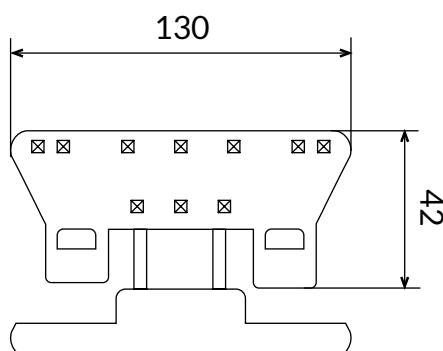

ANCORPLACK CLIP

PP

FEATURES

- perfect for windbreak and shadow nets
- high resistance to weather distress
- it can be anchored directly on the wire thanks to the hook located on the upper side
- it can be fixed directly on the pressure net thanks to 2 click points
- perfect for all types of net

DIMENSIONS

- Dimensions: 50x45 mm

COD.	DESCRIPTION	PACK	BOX	PALLET
1702-0201	Clip Ancorplack	500	2500	40000

ANCORPLACK 2 CLIP

PA

FEATURES

- perfect for wind break and shadow nets
- high resistance to weather distress
- it can be anchored directly on the wire thanks to the hook located on the upper side
- it can be fixed directly on the pressure net thanks to click points
- perfect for all types of net

DIMENSIONS

- Dimensions: 130x42 mm

COD.	DESCRIPTION	PACK	BOX	PALLET
1702-0204	Clip Ancorplack 2	100	400	9600