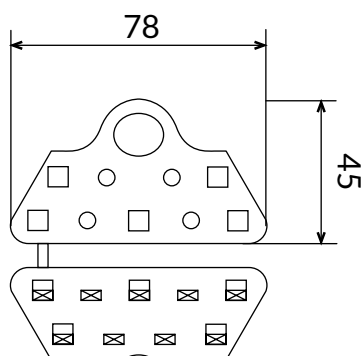

DIMENSIONS

- Dimensions: 78x45 mm

COD.	DESCRIPTION	PACK	BOX	PALLET
1702-0505	Clip Niña	250	1000	24000

12 POINTS AND MEGA CLIP

PP

FEATURES

- perfect to stretch the net with elastic and shadows
- high resistance to weather distress
- it can have a pressure fixing on the net
- perfect for all types of net

DIMENSIONS

- Dimensions: 138x57mm
- Dimensions: 110x35mm

COD.	DESCRIPTION	PACK	BOX	PALLET
1702-0402	Clip 12 points	250	1500	24000
1702-0408	Clip MEGA	100	400	6400

MAGNUM CLIP

PA

FEATURES

- perfect to stretch the net with elastic, for windbreak systems and shadows
- high resistance to weather distress
- it can have a pressure fixing on the net
- high mounting speed thanks to the click points
- perfect for all types of net