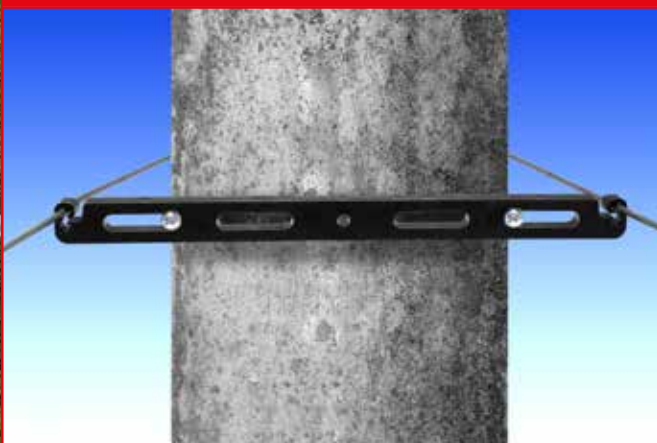

SUPPORT BAR 500

FV

PA

FEATURES

- perfect for the anchoring of 2 wires on a wooden or concrete pole
- to be anchored on the post through a screw or a metallic wire

DIMENSIONS

- Dimensions: 500x22mm

* U-metallic not included