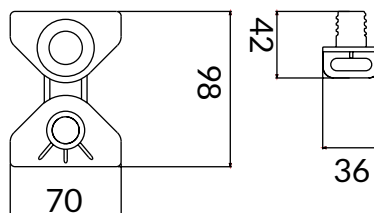

COD.	DESCRIPTION	PACK	BOX	PALLET
1701-0102	SAFETY BAND 70	100	500	12000