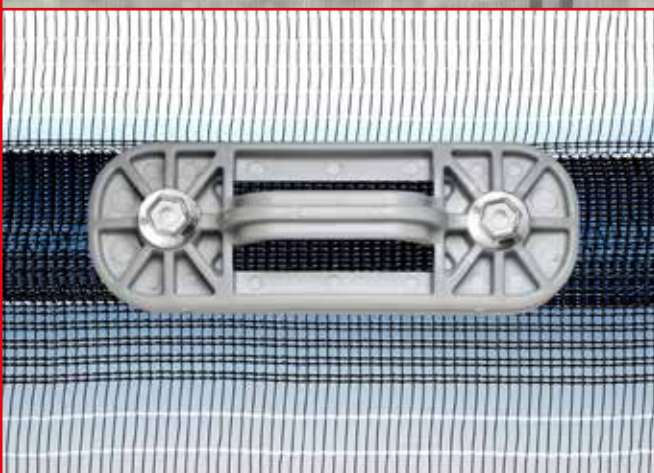

MORSA 100 FOR THE TOP

MORSA 100 WITH EYELETS

MORSA 100 TRX

MORSA 100 GN

CLIPS MORSA 70

PP

FEATURES

- perfect for anchoring nets and plastic film, particularly indicated for anti rain system
- high resistance to weather distress
- it can be anchored directly to the wire or the BUNGEE
- special self-tapping screw included in the Box
- perfect for all types of films of any thickness