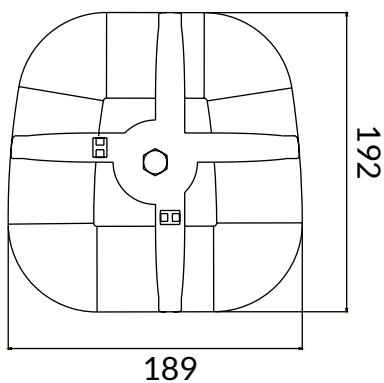

POST CAP LATINA

FEATURES

- Indicated for 32 mm arch covering systems
- it simplifies the mounting operations and system maintenance
- Available for concrete poles size 7x7 and 7x8
- Patented

DIMENSIONS

- Dimensions: 116x126x155mm