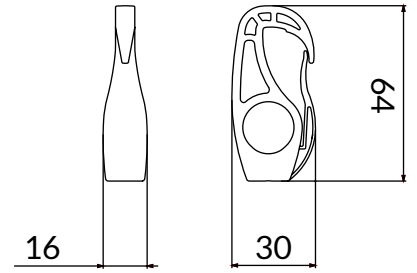

DIMENSIONS

- Dimensions: 30x64mm

COD.	DESCRIPTION	PACK	BOX	PALLET
1803-0105	PREMOUNTING SPRING CATCH	500	2500	60000