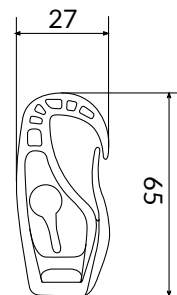

COD.	DESCRIPTION	PACK	BOX	PALLET
1803-0104	SELF LOCKING SPRING CATCH	500	2000	48000