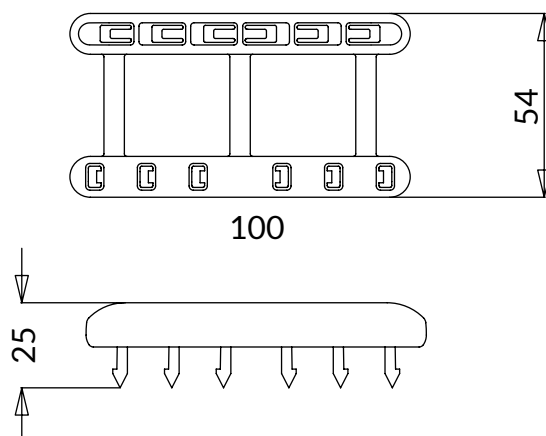

ROLLE CLIP

PA

FEATURES

- perfect for the sewing of the net on the iron wire on the top
- high resistance to weather distress
- high mounting speed thanks to the click points

DIMENSIONS

- Dimensions: 110x11 mm (ROLLE)

COD.	DESCRIPTION	PACK	BOX	PALLET
1702-0801	Clip Rolle	400	2000	32000

NEW ROLLE CLIP

PA

FEATURES

- perfect for the sewing of the net on the iron wire on the top
- high resistance to weather distress
- high mounting speed thanks to the click points

DIMENSIONS

- Dimensions: 95x100 mm (NEW ROLLE)

COD.	DESCRIPTION	PACK	BOX	PALLET
1702-0809	Clip New Rolle	250	750	18000