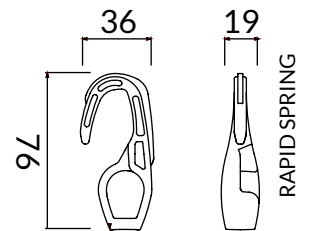

COD.	DESCRIPTION	PACK	BOX	PALLET
1803-0202	STANDARD SPRING CATCH	500	4000	96000
1803-0107	METALLIC GALVANIC SPRING CATCH	500	2000	48000
1803-0121	RAPID SPRING	500	2000	48000