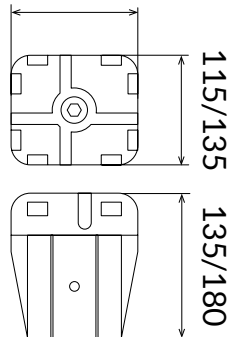

DIMENSIONS

- dimensions: (7x7 - 7x8 - 8x8 - 8x8,5): 125x115x135 mm
- dimensions: (8,5x8,5 - 9x9): 150x130x140 mm
- dimensions: (10x12): 160x135x180 mm

125/160

STANDARD