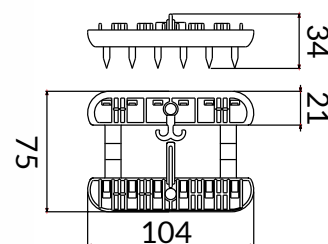

Rolle2.NET (L)